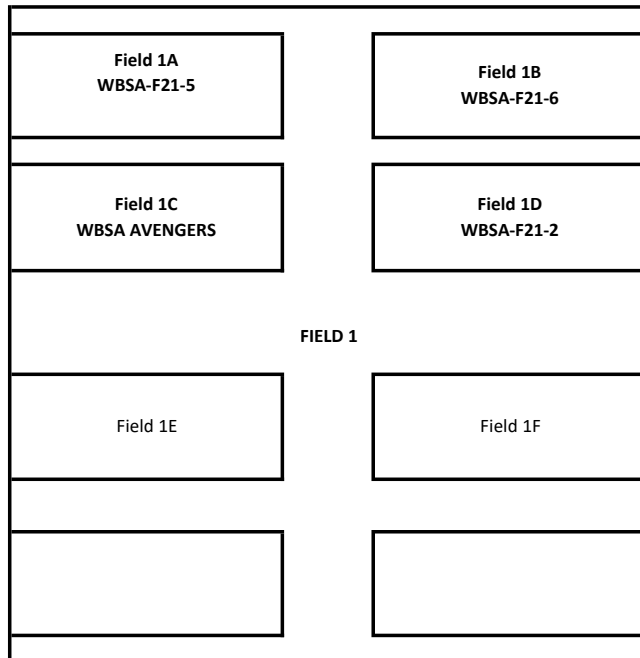

Monday & Wednesday
5:30PM to 6:30PM

Monday & Wednesday
6:30PM to 8:00PM

**Tuesday & Thursday
5:30PM to 6:30PM**

Tuesday & Thursday
6:30PM to 8:00PM

8:00PM to 9:30PM