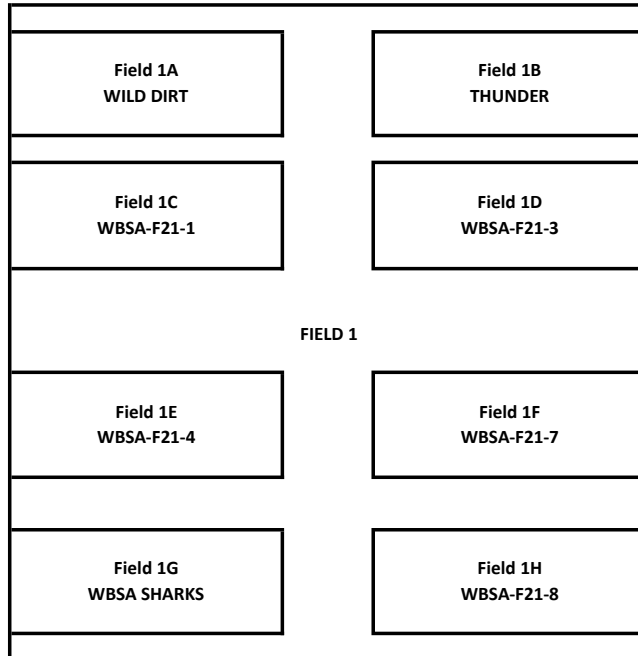

Monday & Wednesday
5:30PM to 6:30PM

Monday & Wednesday
6:30PM to 8:00PM

**Tuesday & Thursday
5:30PM to 6:30PM**

Tuesday & Thursday
6:30PM to 8:00PM

8:00PM to 9:30PM